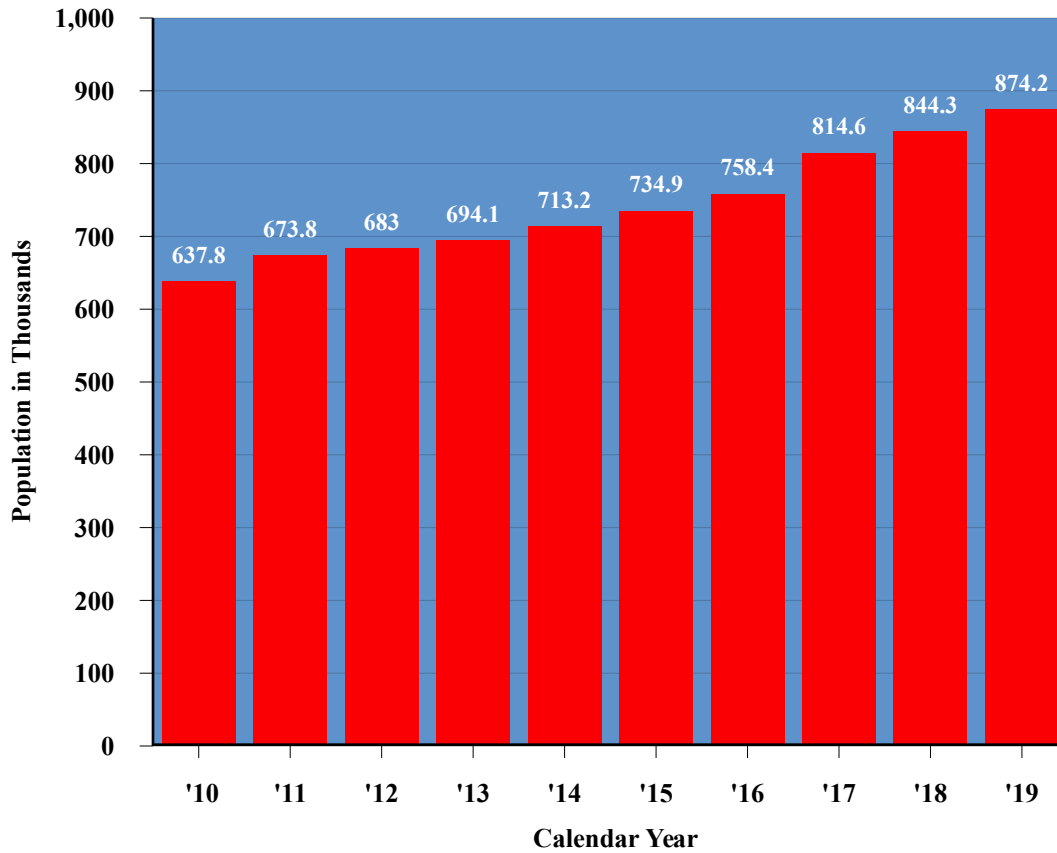

DENTON COUNTY
POPULATION HISTORY
Last Ten Years

* This chart reflects North Texas Council of Governments' population estimates as of January 1st of each year.